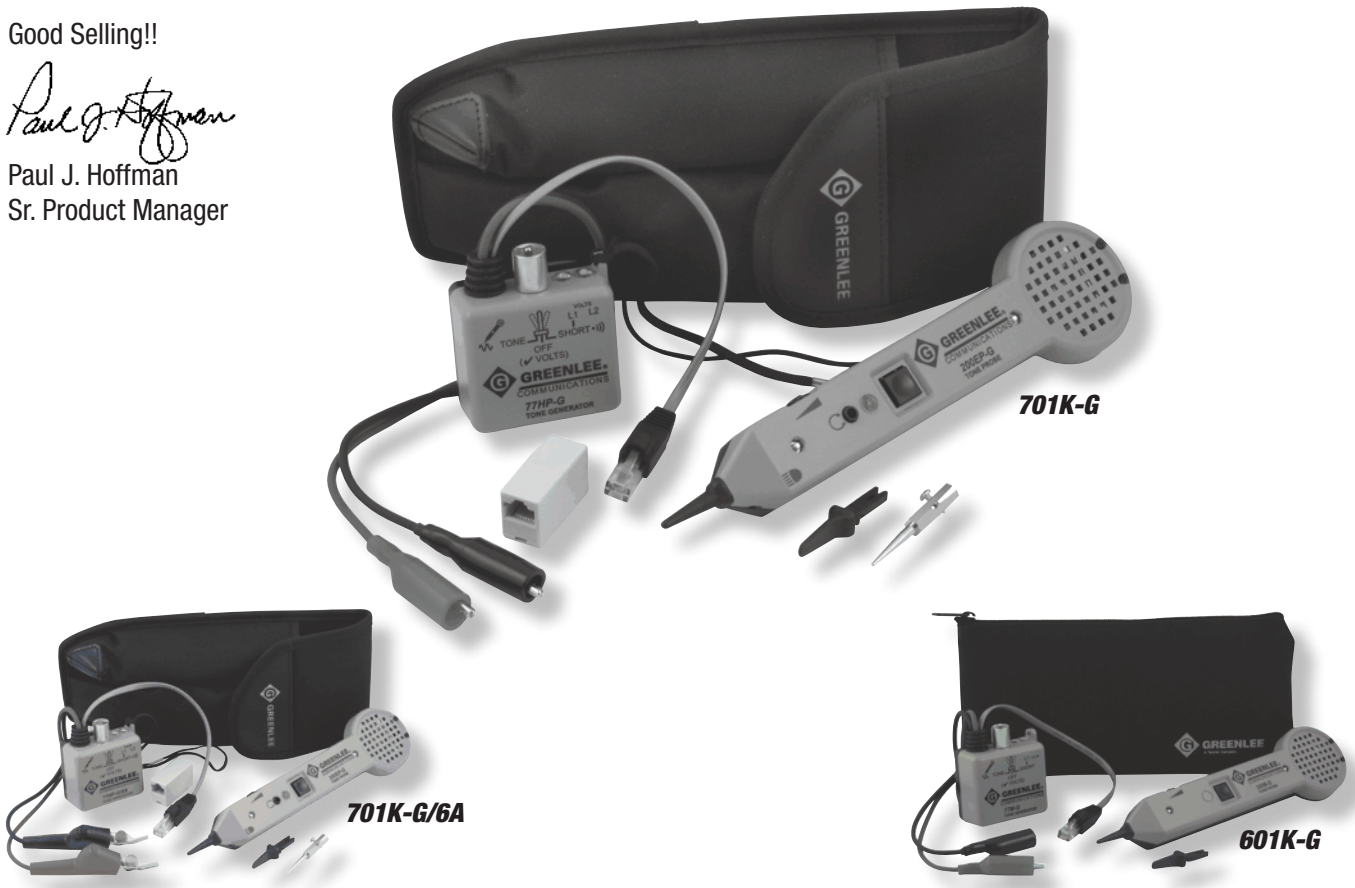

Marketing Support:

Please find datasheet MA-5534 enclosed introducing the new Greenlee Communications series of Tone and Probe tracing kits. Additional copies may be ordered through PFC.

Samples:

Samples of the 701K-G, 701K-G/6A and 601K-G are being sent to the CD Sales Team. The 701K-G/6A is being sent to the Telco Sales Team. For all others, demo units will not be provided and should be ordered through the normal demo tool order process.

Availability:

Each of the newly branded Greenlee Communications Tone and Probe Tracing kits are in-stock now and available for purchase.

Distributor Announcement:

A distributor mailing will occur concurrently with this announcement.

Good Selling!!

Paul J. Hoffman
Sr. Product Manager

4455 Boeing Drive • Rockford, IL • 61109 • tel 815.397.7070 • tel 800.435.0786 • fax 815.397.8289 • www.greenlee.com

GREENLEE
A Textron Company

Klauke®

Paladin Tools®