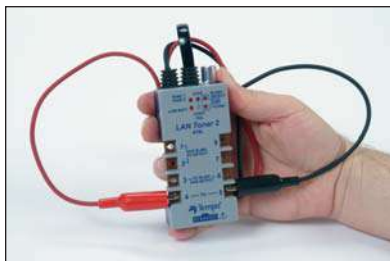

AT8L | LAN Toner 2

APPLICATIONS:

Designed for the installation and maintenance of voice and data wiring systems, the AT8L LAN Toner 2 integrates a number of useful features: digital LAN signaling for sensing service, blinking hub activity lights, a flexible tone tracing generator, service voltage detection, short circuit checking and a series-connectable banjo adapter that works for RJ11 and RJ45 jacks or cables. The LAN Toner 2 can be used to identify and troubleshoot the most common problems found in building and maintaining communications wiring.

Wink a LAN hub activity light and trace the cable at the same time.

Check to see if a jack has active LAN service.

Check to see if a jack has telephone service.

RELATED PRODUCTS

200FP Filtered Tone Probe

By selectively filtering out power line hum, the 200FP can be used with any tone generator for faster, more accurate cable and wire identification.