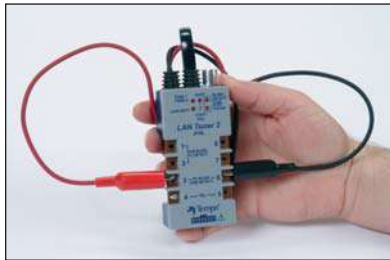

AT8L | LAN Toner 2

APPLICATIONS:

Designed for the installation and maintenance of voice and data wiring systems, the AT8L LAN Toner 2 integrates a number of useful features: digital LAN signaling for sensing service, blinking hub activity lights, a flexible tone tracing generator, service voltage detection, short circuit checking and a series-connectable banjo adapter that works for RJ11 and RJ45 jacks or cables. The LAN Toner 2 can be used to identify and troubleshoot the most common problems found in building and maintaining communications wiring.

BENEFITS:

- Designed for voice, data and mixed voice-data systems
- Works as a cable troubleshooting tool
- Traces hard-to-find Cat 5 and Cat 6 cabling
- Compatible with 10/100 base-T systems

AT8L | LAN Toner 2

SPECIFICATIONS:

ELECTRICAL

Tracing transmitter signal power +15 dBm, 7.5 V peak
Transmitter OFF voltage tolerance 60 V
Transmitter battery life 25 hours nominal
Requires one 9 VDC battery for the transmitter.

Wink a LAN hub activity light and trace the cable at the same time.

Check to see if a jack has active LAN service.

Check to see if a jack has telephone service.

RELATED PRODUCTS

200FP Filtered Tone Probe

By selectively filtering out power line hum, the 200FP can be used with any tone generator for faster, more accurate cable and wire identification.