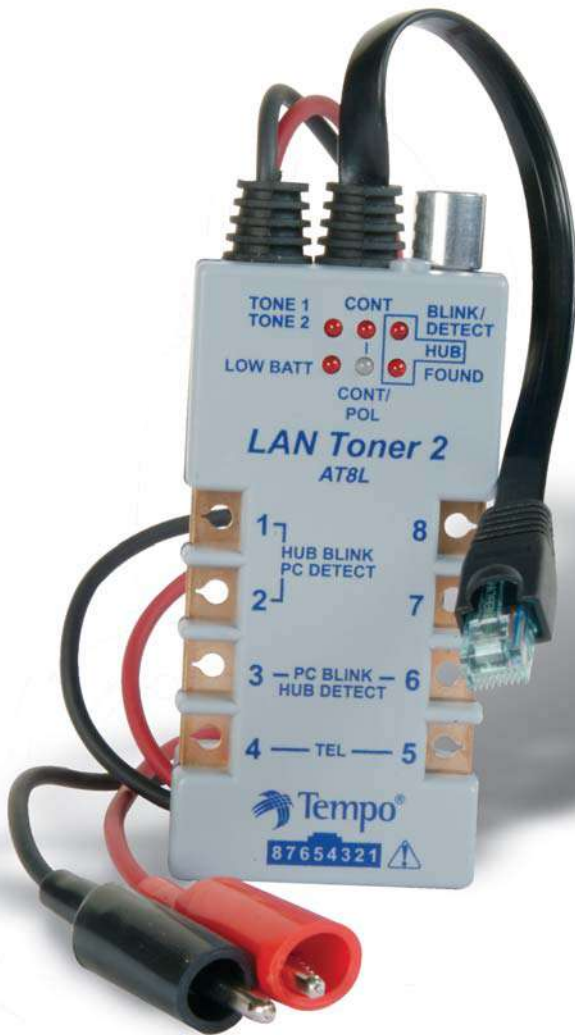

AT8L | LAN Toner 2

APPLICATIONS:

Designed for the installation and maintenance of voice and data wiring systems, the AT8L LAN Toner 2 integrates a number of useful features: digital LAN signaling for sensing service, blinking hub activity lights, a flexible tone tracing generator, service voltage detection, short circuit checking and a series-connectable banjo adapter that works for RJ11 and RJ45 jacks or cables. The LAN Toner 2 can be used to identify and troubleshoot the most common problems found in building and maintaining communications wiring.

FEATURES:

- Digital interaction with LAN hubs and switches
- Splittable tone connections for tracking LAN cable
- LAN Hub tracking with activity light blinking
- LAN Hub detection
- Telephone service indicator
- Powered Ethernet check
- Short circuit check
- Selectable tracing tone sounds
- Series-connectable breakout adapter
- Works in RJ11 and RJ45-type jacks
- Low battery indicator

BENEFITS:

- Designed for voice, data and mixed voice-data systems
- Works as a cable troubleshooting tool
- Traces hard-to-find Cat 5 and Cat 6 cabling
- Compatible with 10/100 base-T systems

AT8L | LAN Toner 2

SPECIFICATIONS:

ELECTRICAL

Tracing transmitter signal power +15 dBm, 7.5 V peak
Transmitter OFF voltage tolerance 60 V
Transmitter battery life 25 hours nominal
Requires one 9 VDC battery for the transmitter.