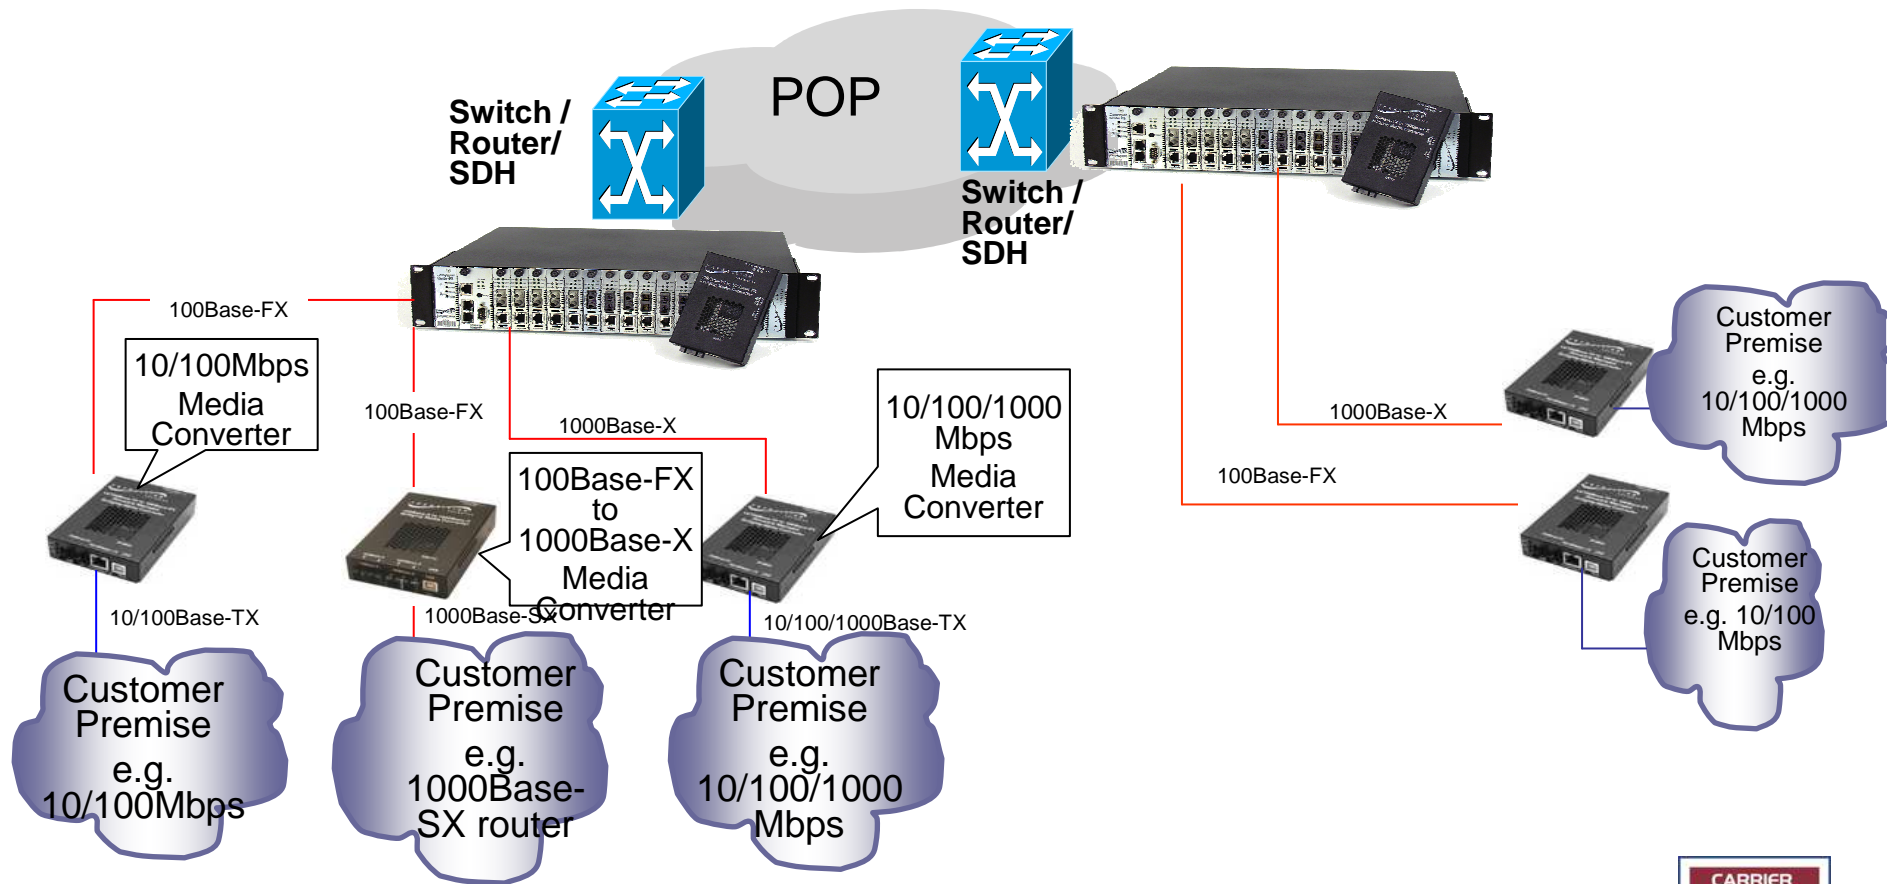

# About PT Telkom

- Largest full information and communications (InfoComm) service and network provider in Indonesia.
- Provides fixed wire lines, fixed wireless, cellular as well as data & Internet and network interconnection services
- Listed in NYSE stock exchange in USA

# Fiber Driver

- Provide customers with a single high performance connection to the Internet
- Operates on Telkom's own private and managed IP infrastructure built on dedicated links
- A secure IP VPN solution based on the Multi-Protocol Label Switching (MPLS) technology for delivering the security level equivalent to Frame Relay or ATM networks
- Offers several classes of service and the associated parameters defining quality of service, to address different performance levels required for different applications
- Requiring customers no investment in additional VPN equipment at their premises for encryption and tunneling - thus more cost savings for customers.

# Advantages of deploying TN products

- Full OAM capabilities of the media converters, without assigning IP addresses to all the remote media converters
- Network Management right up to the media converter copper port of the customer premise equipment
- Compact size and support dual power for standalone unit at the customer premise
- One common slide in module to support both one slot chassis and 19" chassis
- Free Focal Point software which is loaded into their common PC to function as trap server